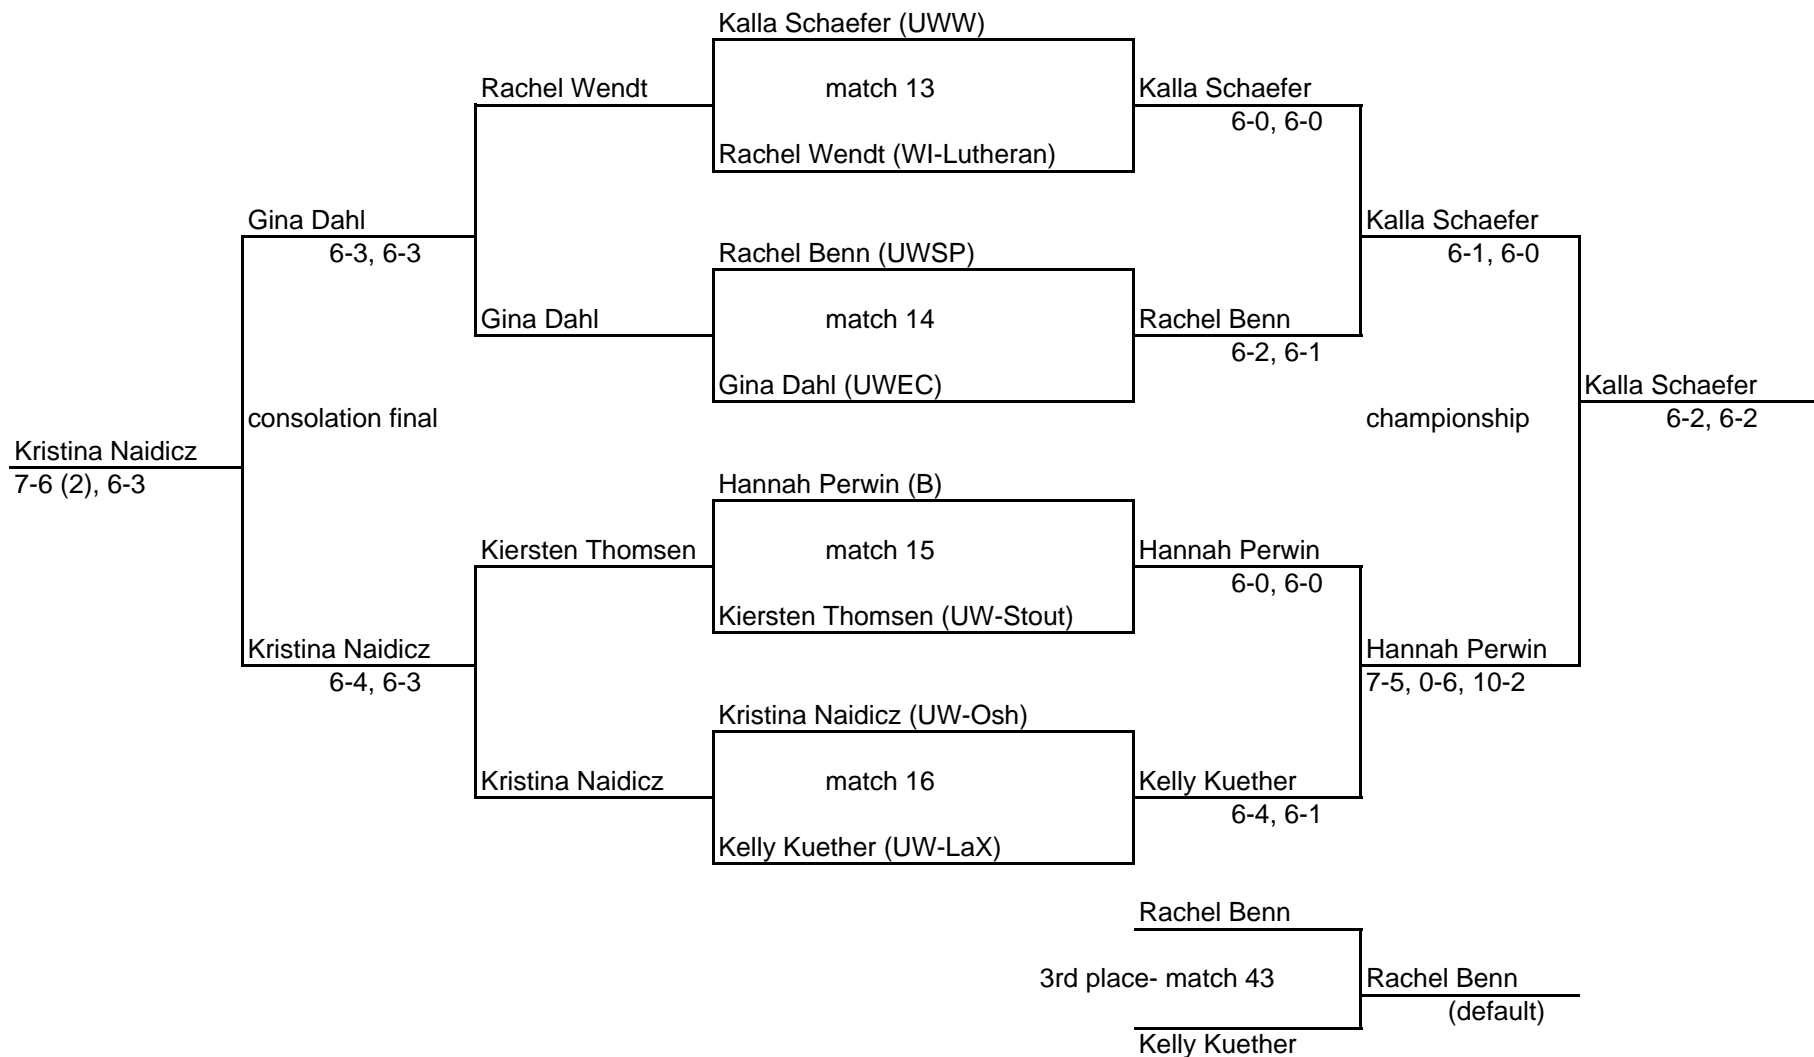

2008 Women's Warhawk Tennis Invitational
#1 Singles Draw

2008 Women's Warhawk Tennis Invitational
#2 Singles Draw

2008 Women's Warhawk Tennis Invitational
#3 Singles Draw

2008 Women's Warhawk Tennis Invitational
#1 Doubles Draw

2008 Women's Warhawk Tennis Invitational
#2 Doubles Draw

2008 Women's Warhawk Tennis Invitational
#3 Doubles Draw