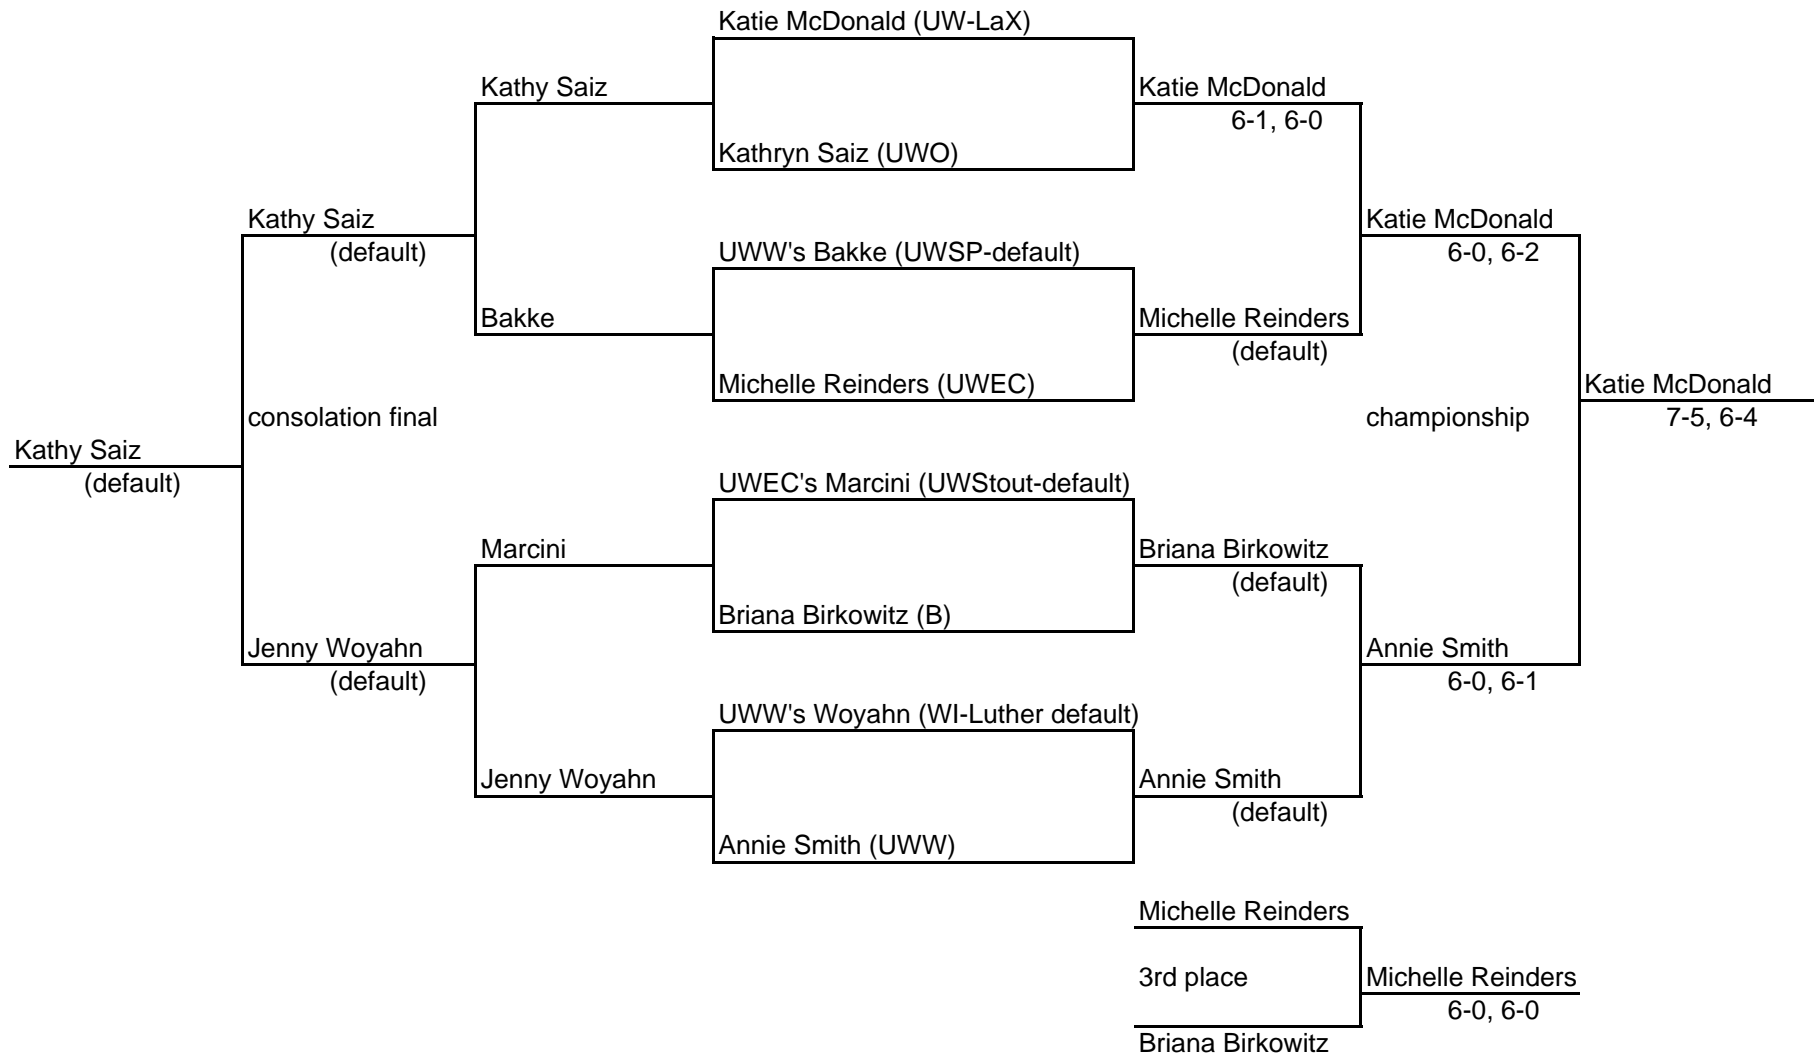

2008 Women's Warhawk Tennis Invitational
#1 Singles Draw

2008 Women's Warhawk Tennis Invitational
#2 Singles Draw

2008 Women's Warhawk Tennis Invitational
#3 Singles Draw

2008 Women's Warhawk Tennis Invitational
#1 Doubles Draw

2008 Women's Warhawk Tennis Invitational
#2 Doubles Draw

2008 Women's Warhawk Tennis Invitational
#3 Doubles Draw