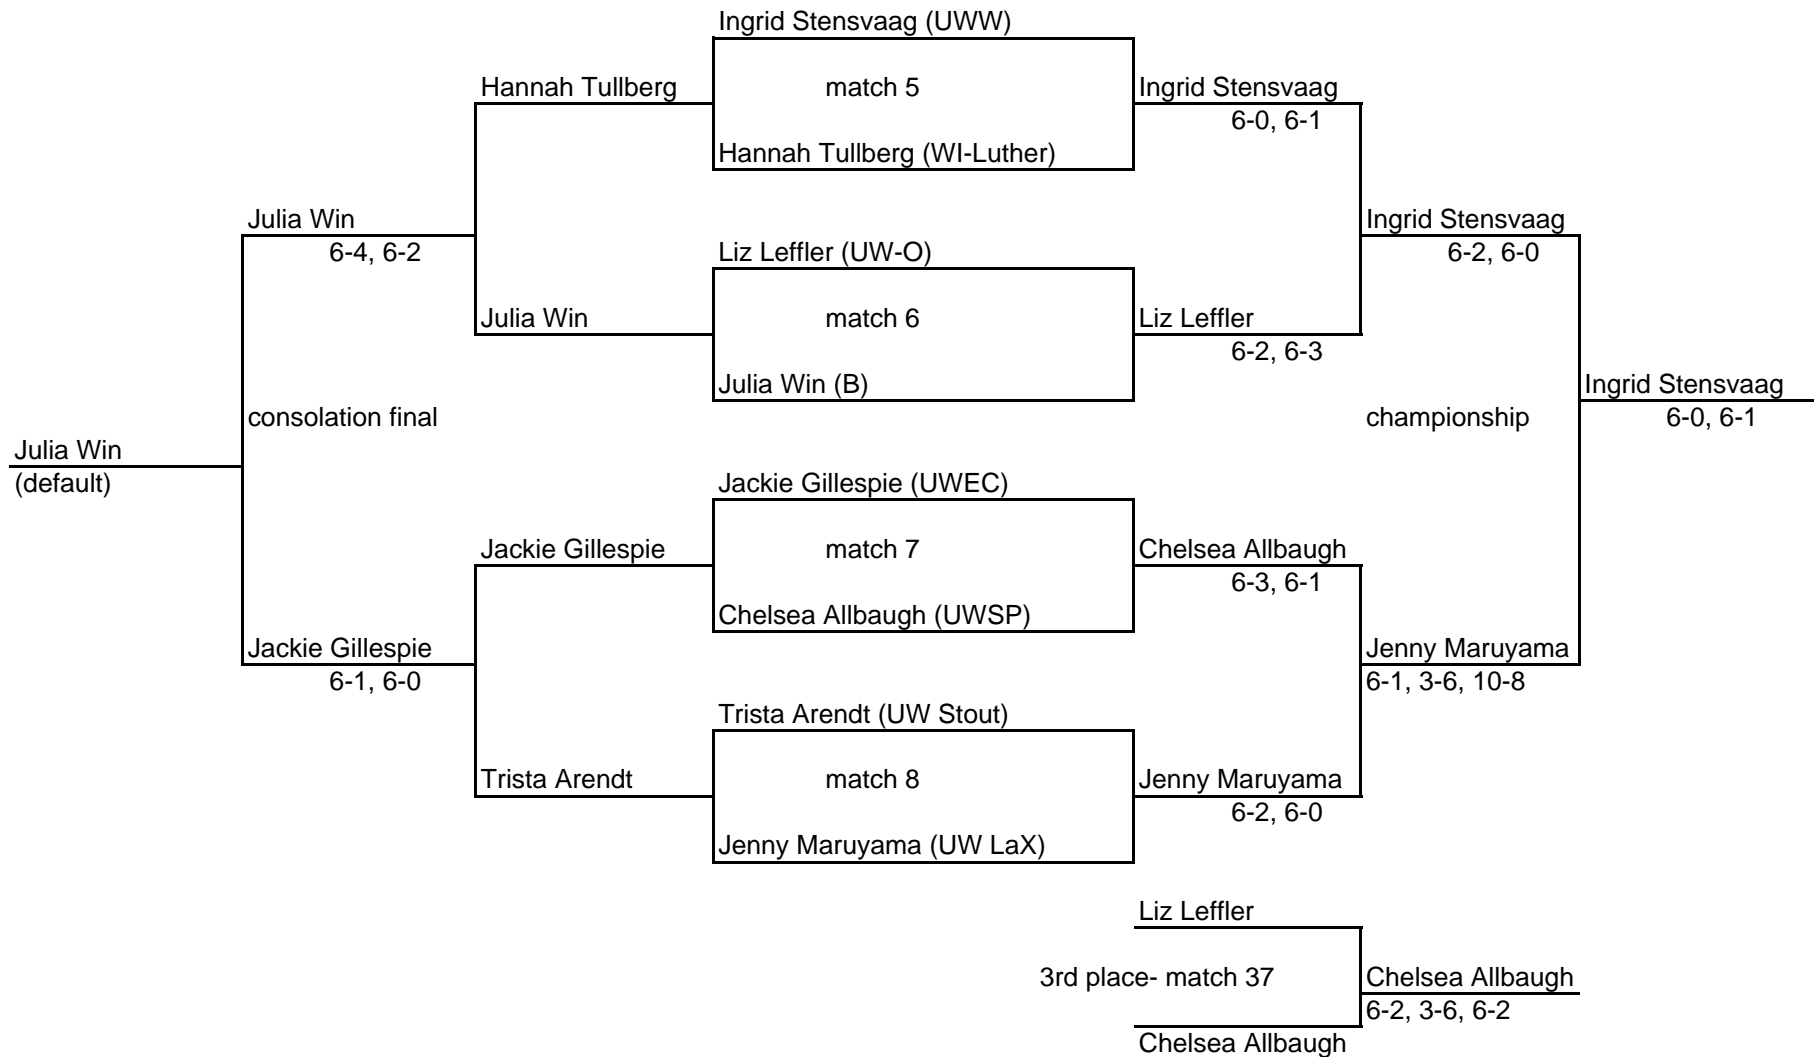

2008 Women's Warhawk Tennis Invitational
#1 Singles Draw

2008 Women's Warhawk Tennis Invitational
#2 Singles Draw

2008 Women's Warhawk Tennis Invitational
#3 Singles Draw

2008 Women's Warhawk Tennis Invitational
#1 Doubles Draw

2008 Women's Warhawk Tennis Invitational
#2 Doubles Draw

2008 Women's Warhawk Tennis Invitational
#3 Doubles Draw