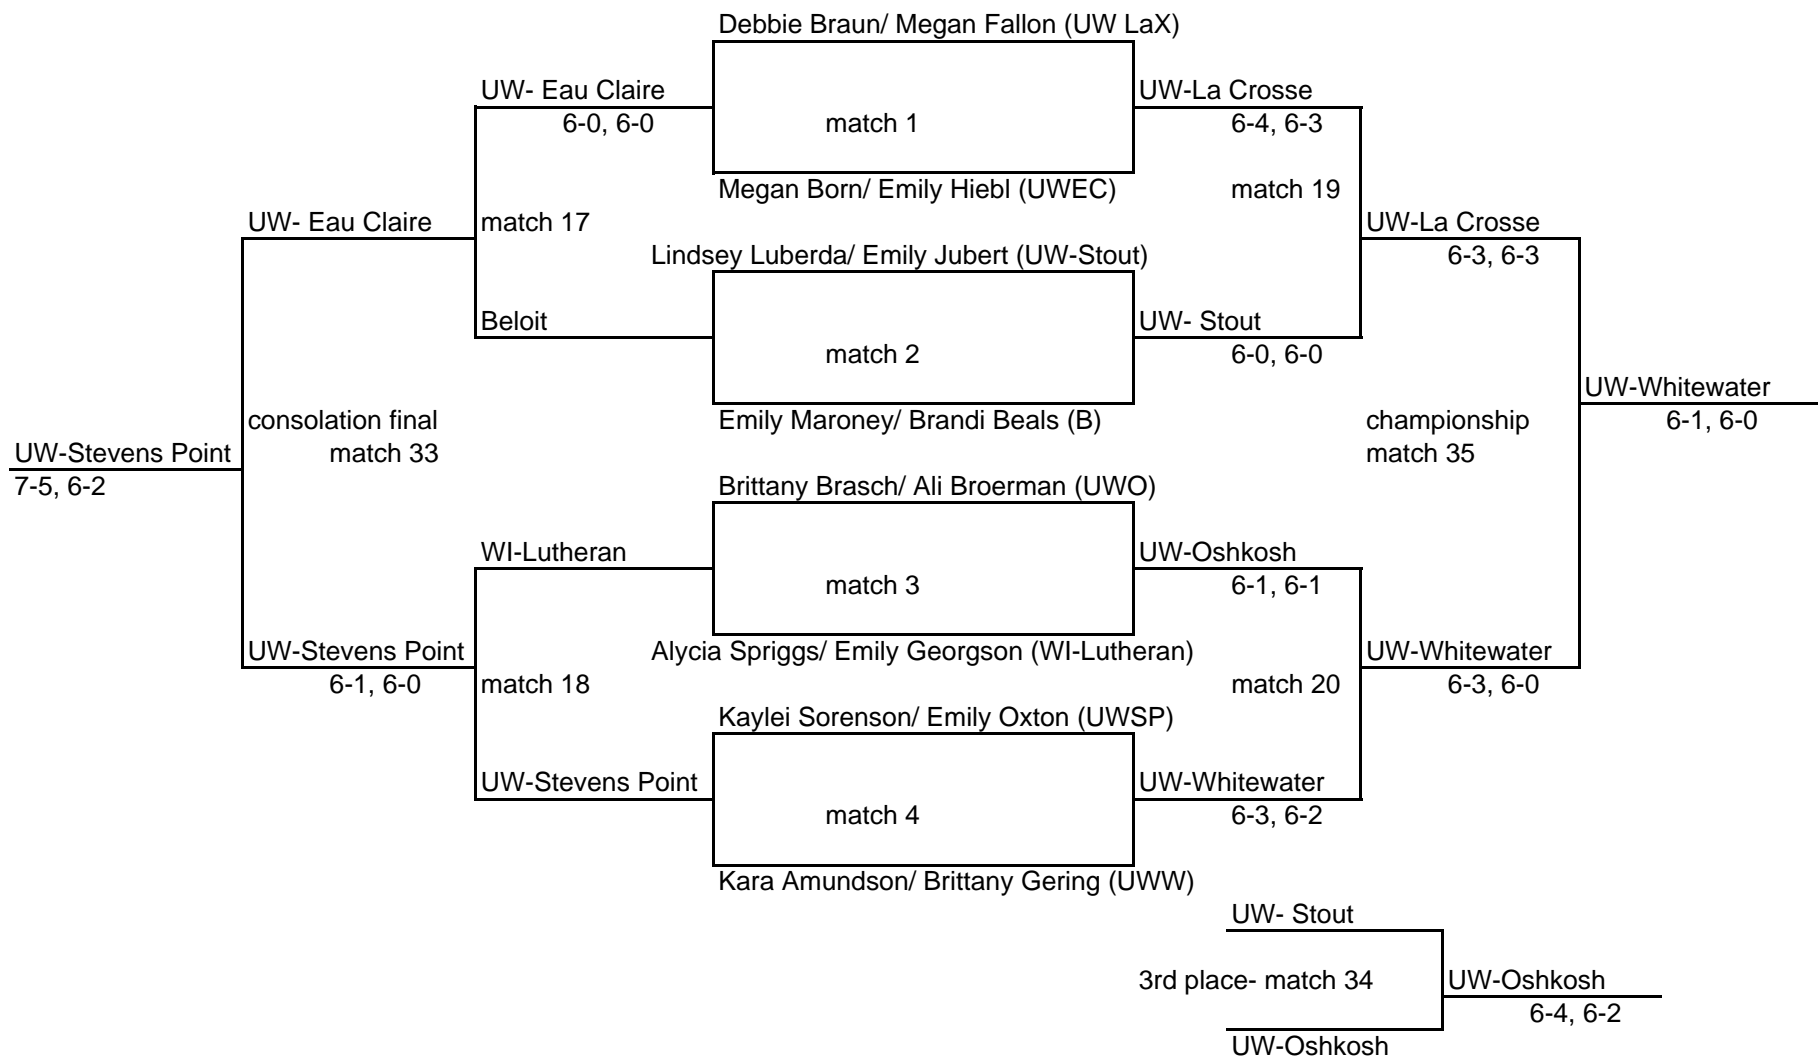

2008 Women's Warhawk Tennis Invitational
#1 Singles Draw

2008 Women's Warhawk Tennis Invitational
#2 Singles Draw

2008 Women's Warhawk Tennis Invitational
#3 Singles Draw

2008 Women's Warhawk Tennis Invitational
#1 Doubles Draw

2008 Women's Warhawk Tennis Invitational
#2 Doubles Draw

2008 Women's Warhawk Tennis Invitational
#3 Doubles Draw