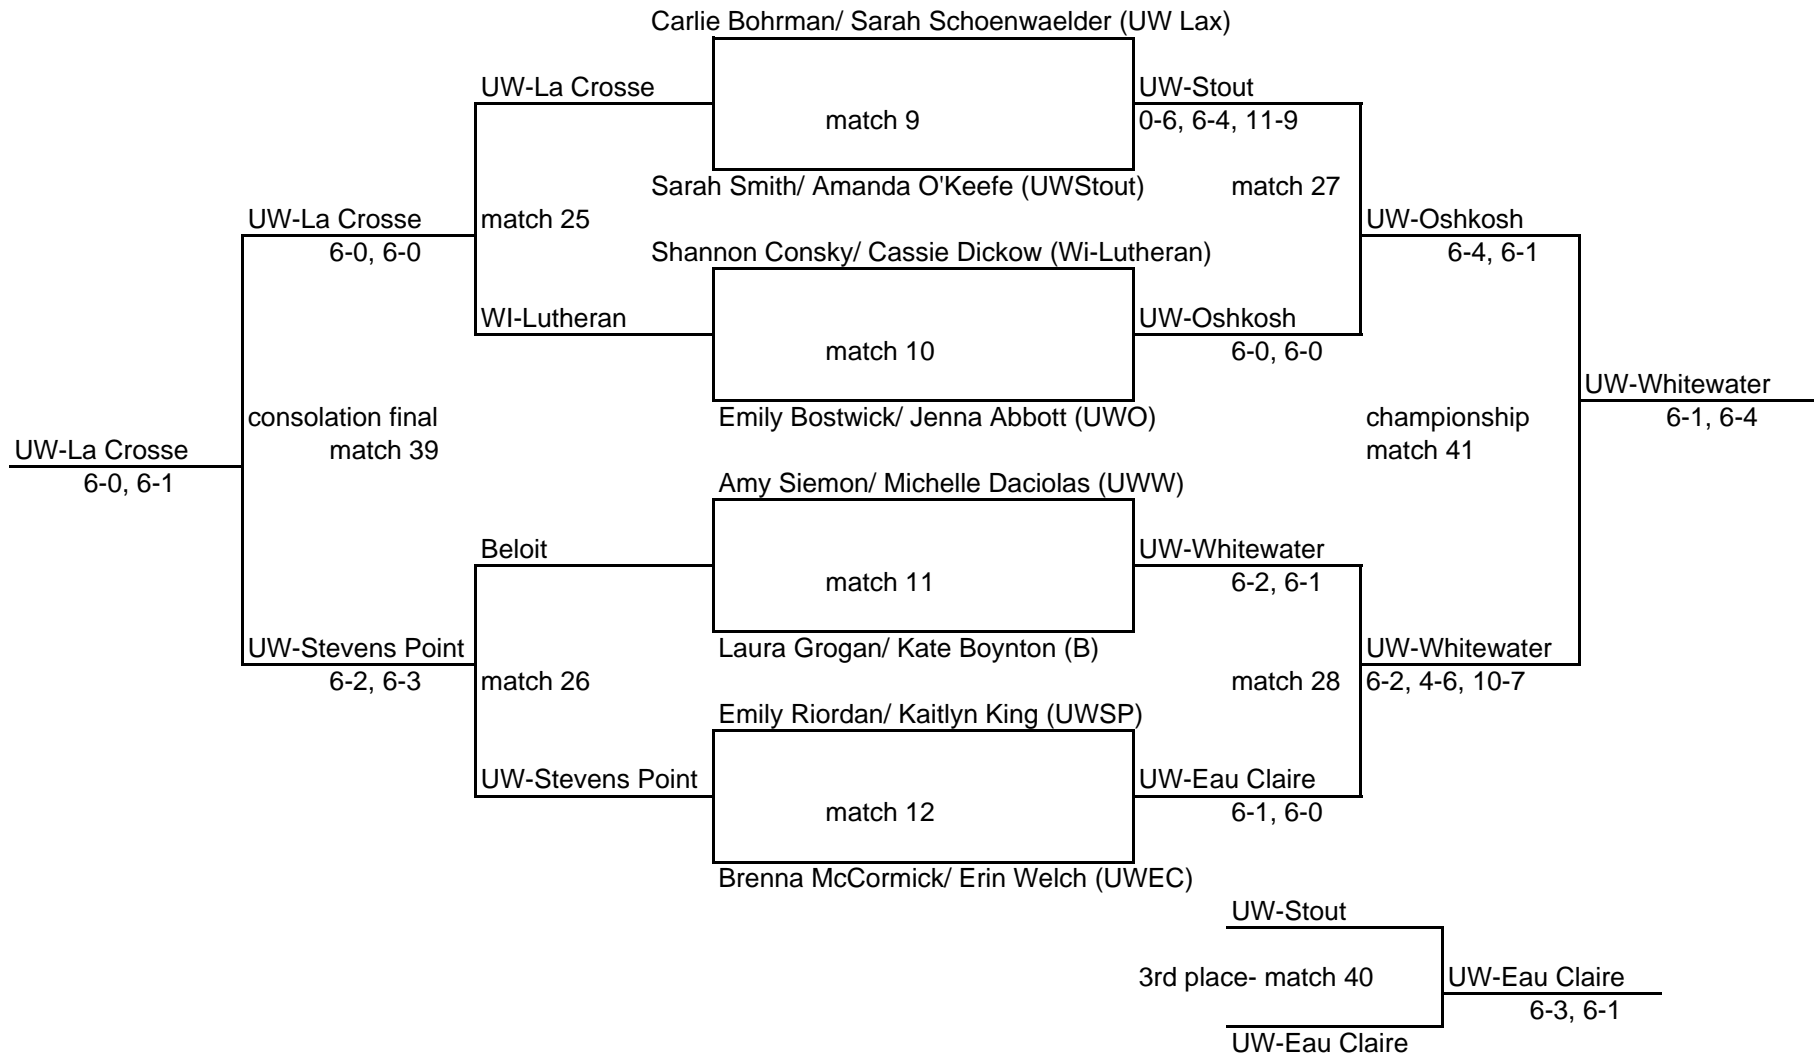

2008 Women's Warhawk Tennis Invitational
#1 Singles Draw

2008 Women's Warhawk Tennis Invitational
#2 Singles Draw

2008 Women's Warhawk Tennis Invitational
#3 Singles Draw

2008 Women's Warhawk Tennis Invitational
#1 Doubles Draw

2008 Women's Warhawk Tennis Invitational
#2 Doubles Draw

2008 Women's Warhawk Tennis Invitational
#3 Doubles Draw